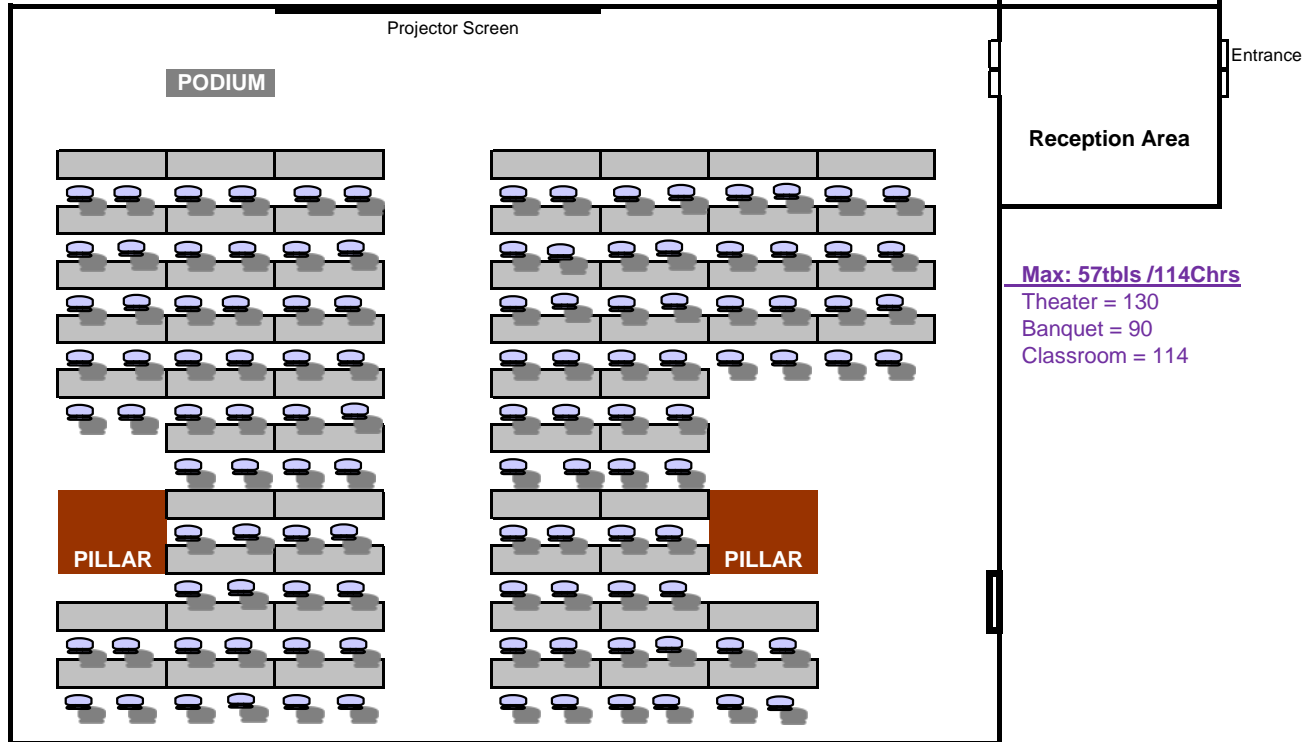

FULL CONFERENCE ROOM / Classroom Style

Room A & B sq.ft 3502

Max: 57tbls /114Chrs

Theater = 130

Banquet = 90

Classroom = 114

CONFERENCE ROOM A / Classroom Style

CONFERENCE ROOM B

- Classroom** 40ppl
- U Shape** 30ppl
- Open Square** 35ppl
- Theater Style** 50ppl

Entrance