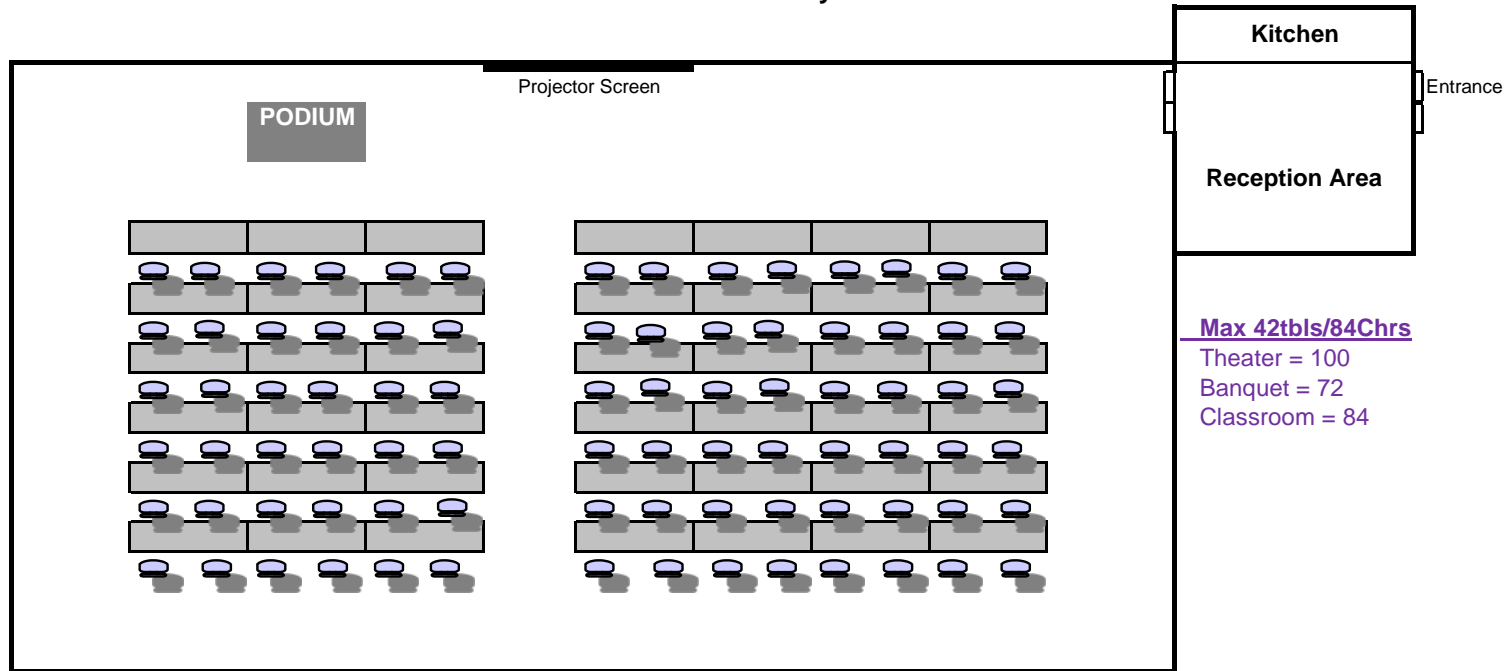

FULL CONFERENCE ROOM / Classroom Style

Room A & B sq.ft 3502

Max: 57tbls /114Chrs

Theater = 130

Banquet = 90

Classroom = 114

CONFERENCE ROOM A / Classroom Style

CONFERENCE ROOM B

- Classroom** 40ppl
- U Shape** 30ppl
- Open Square** 35ppl
- Theater Style** 50ppl

Entrance