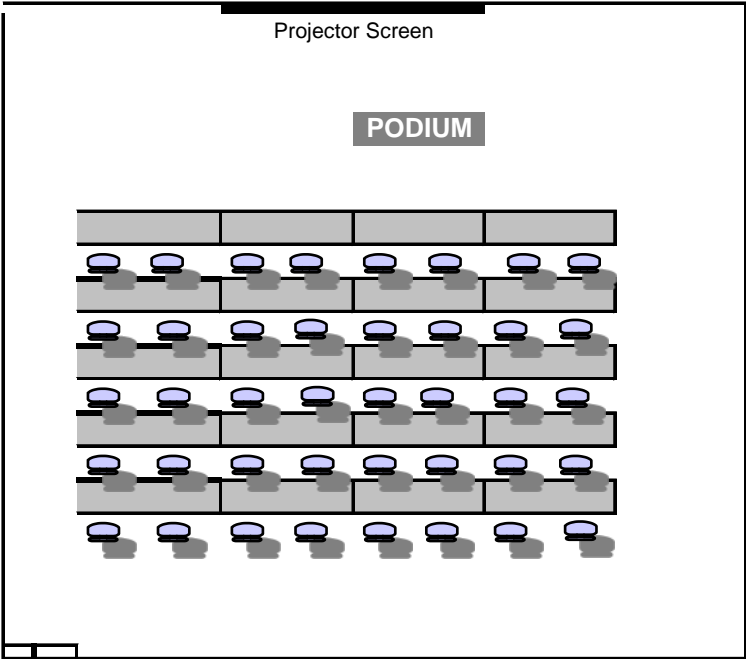

FULL CONFERENCE ROOM / Classroom Style

Room A & B sq.ft 3502

Max: 57tbls /114Chrs

Theater = 130

Banquet = 90

Classroom = 114

CONFERENCE ROOM A / Classroom Style

CONFERENCE ROOM B

- Classroom** 40ppl
- U Shape** 30ppl
- Open Square** 35ppl
- Theater Style** 50ppl

Entrance