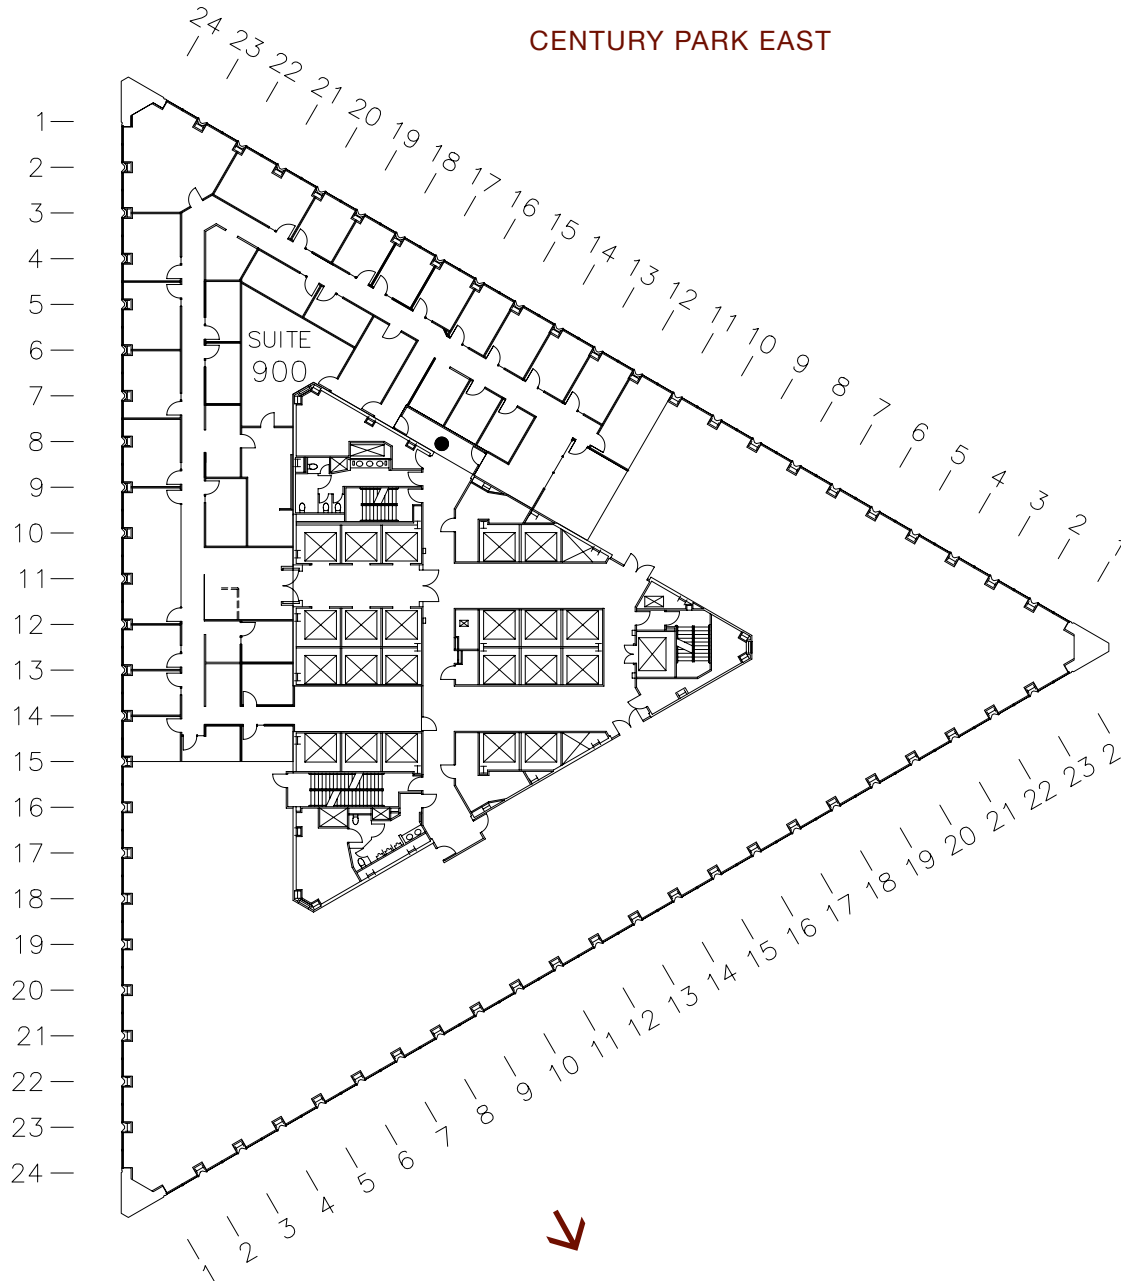

AVENUE OF THE STARS

FOR LEASING, CONTACT:

CBRE

310.226.7400

www.centurypark.net

Distinguished COMPANY

CENTURY PLAZA TOWERS
AT CENTURY PARK

CENTURY PARK EAST