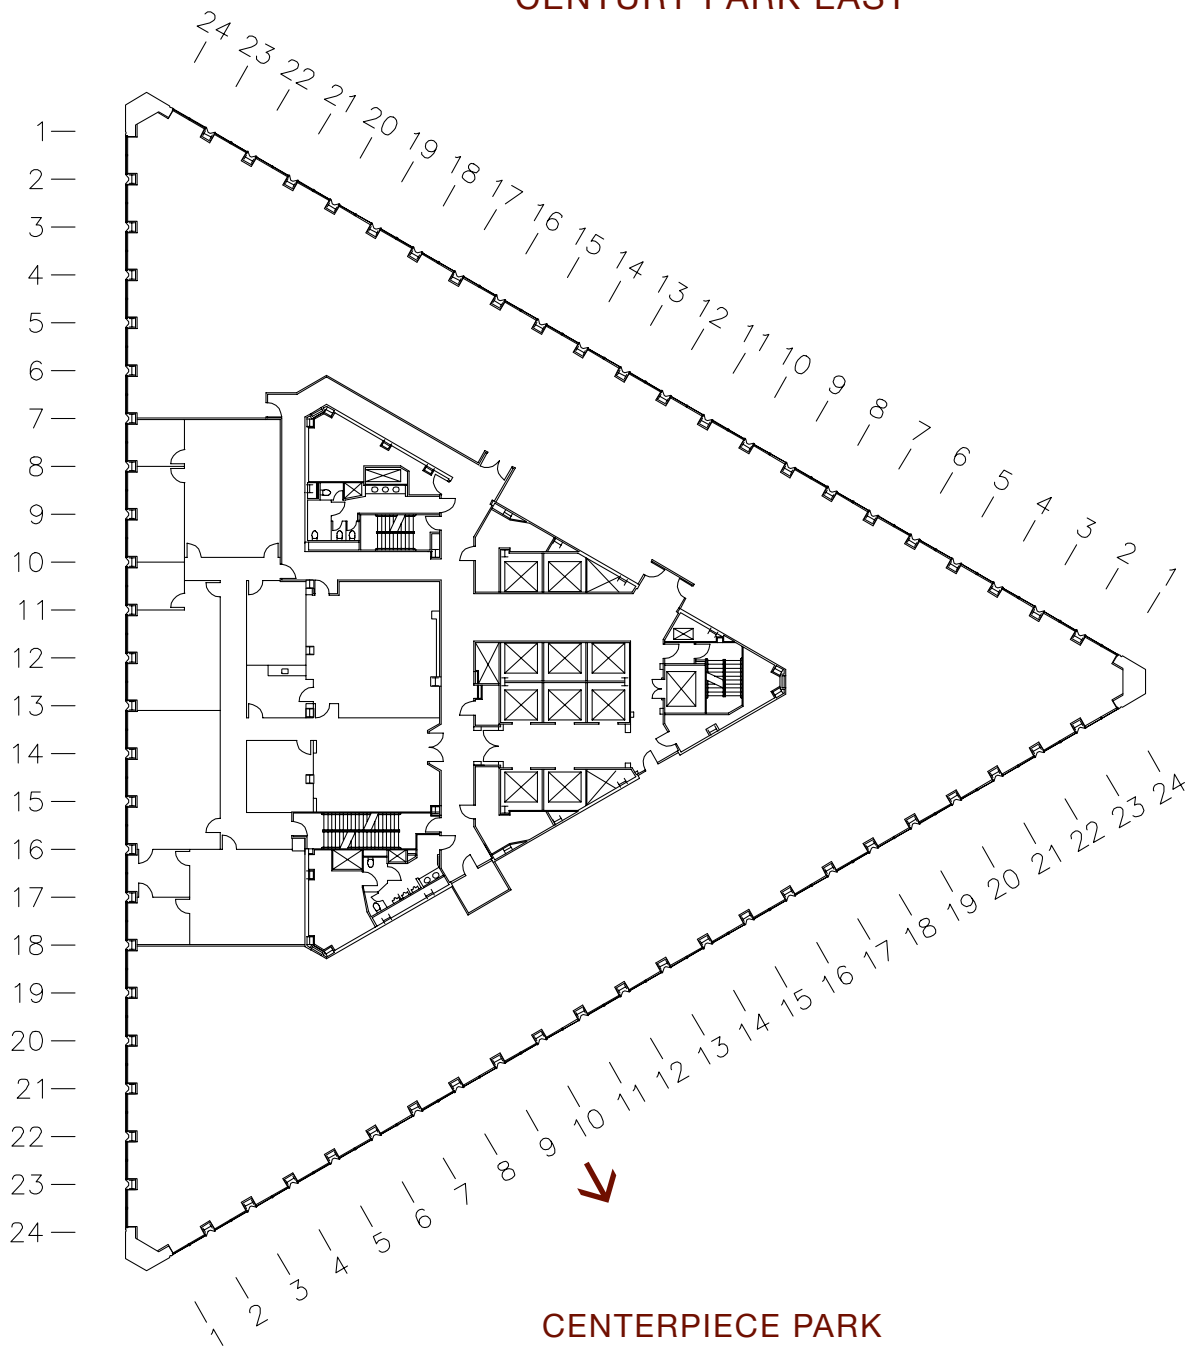

Century Plaza Towers

2029 CENTURY PARK EAST
LOS ANGELES, CA

Floor 29N Suite 2900
7,078 RSF 5,740 USF

FOR LEASING, CONTACT:
CBRE
310.226.7400
www.centurypark.net

CENTURY PARK EAST

CONSTELLATION BOULEVARD

OLYMPIC BOULEVARD