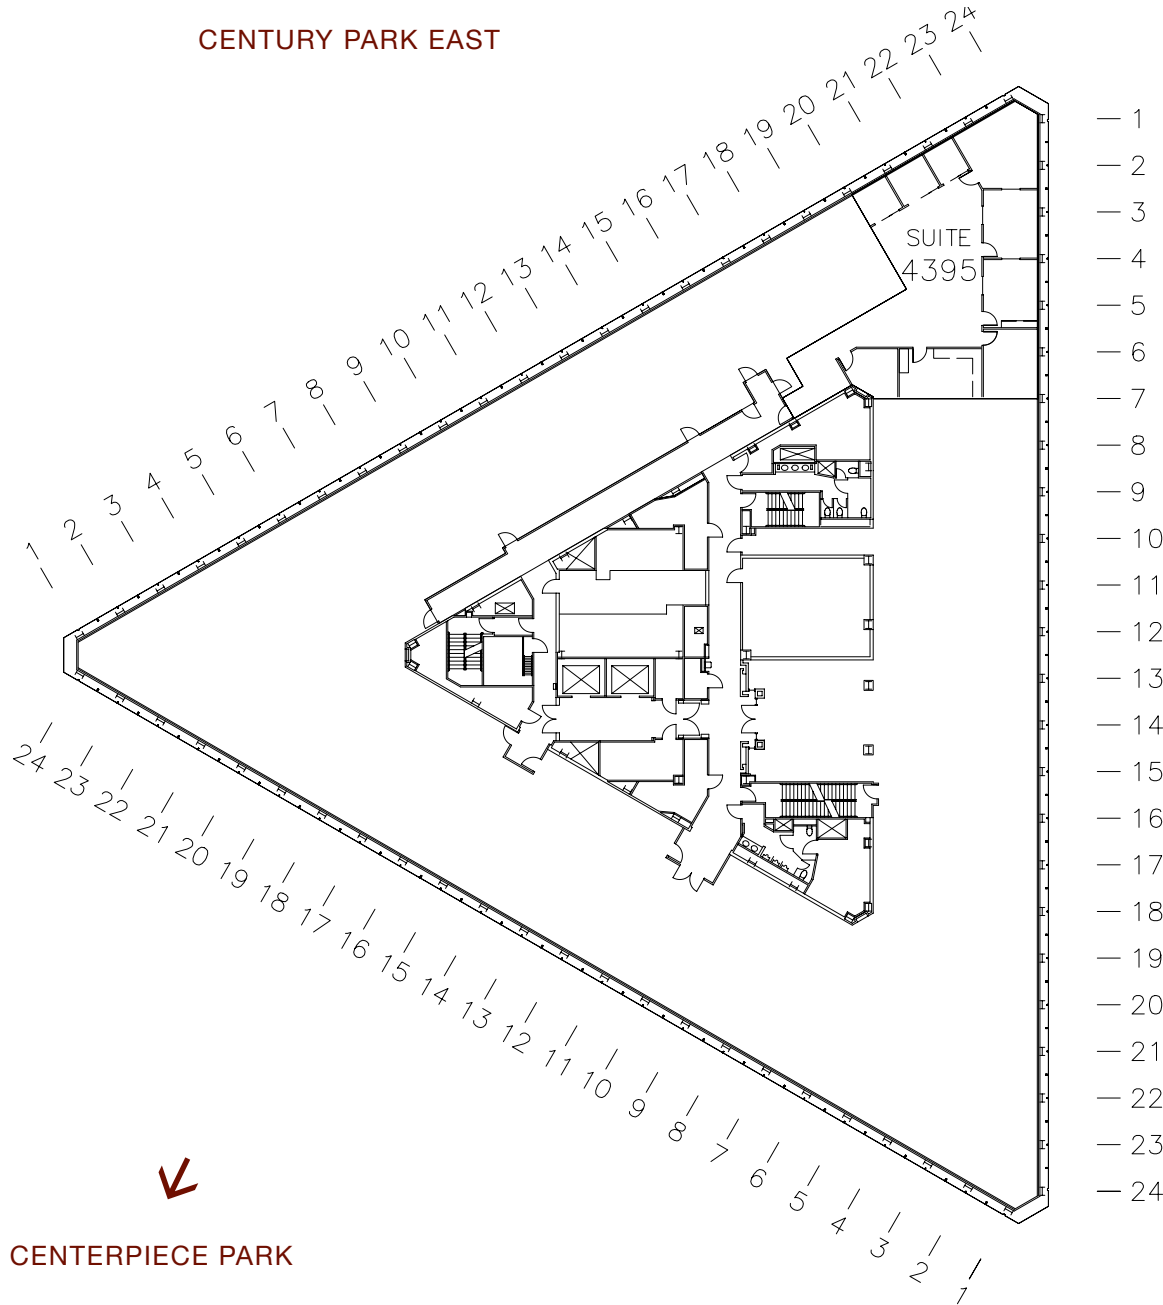

FOR LEASING, CONTACT:
CBRE
310.226.7400
www.centurypark.net

Distinguished COMPANY

CENTURY PLAZA TOWERS
AT CENTURY PARK

CENTURY PARK EAST