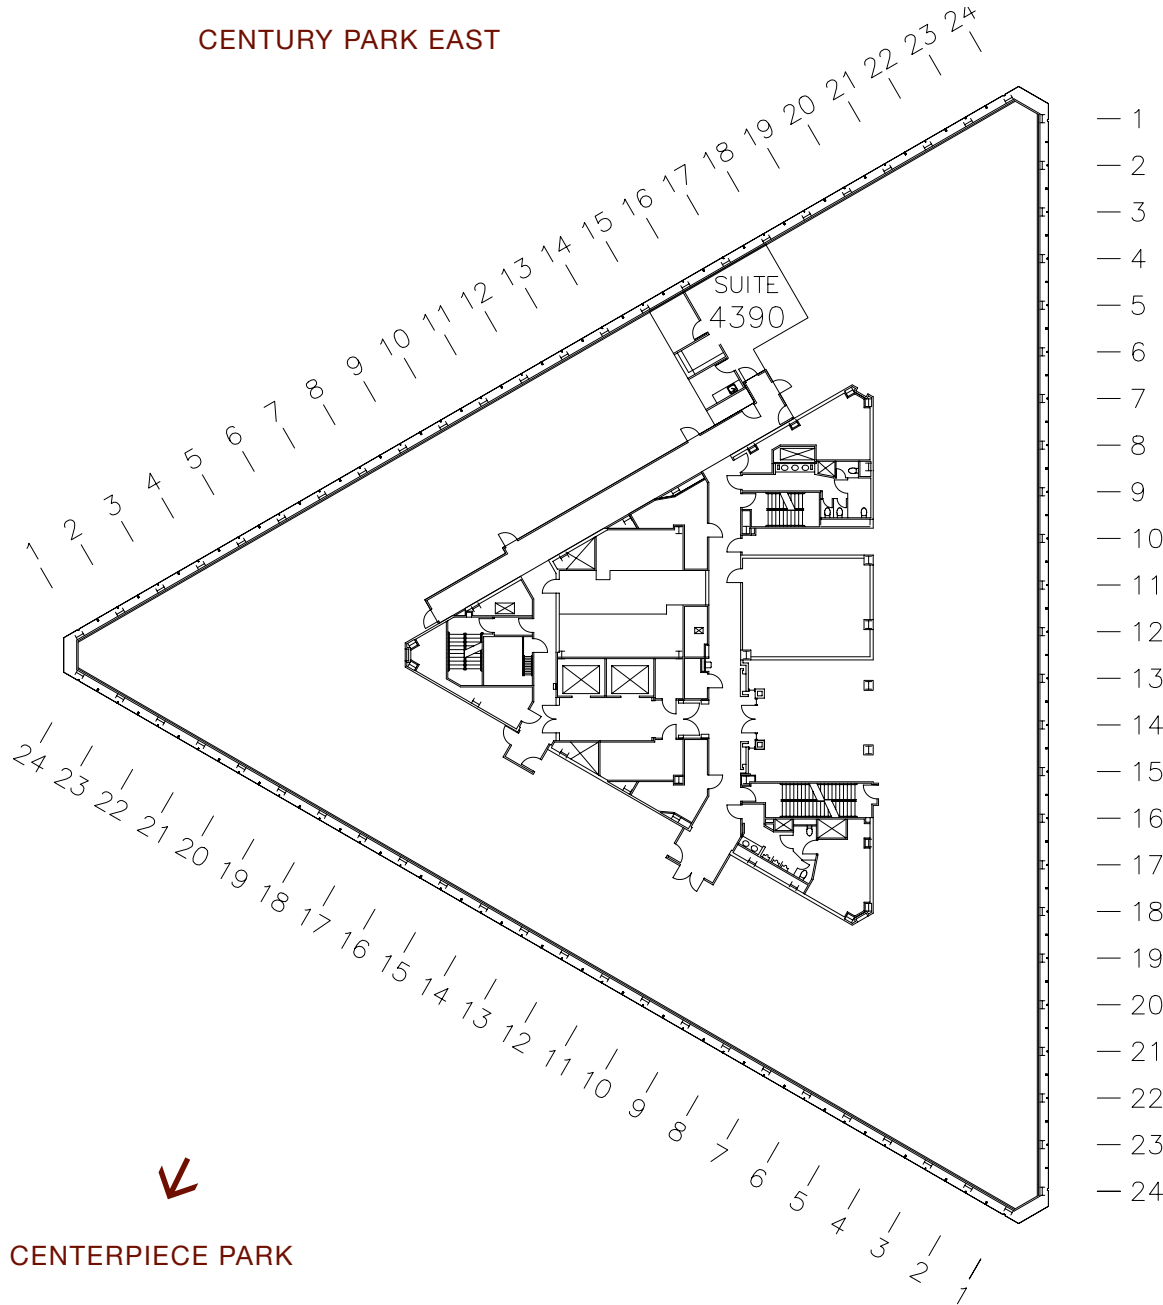

CONSTELLATION BOULEVARD

OLYMPIC BOULEVARD

CENTERPIECE PARK

The information has been obtained from sourced believed to be reliable. However, we have not verified it and make no guarantee, warranty, certification or representation about it. Neither CBRE nor ownership shall have any liability whatsoever for any inaccurate or incomplete information contained herein. You and your advisors should conduct a careful, independent investigation and review of the property to determine to your satisfaction the suitability and accuracy of the information contained herein.