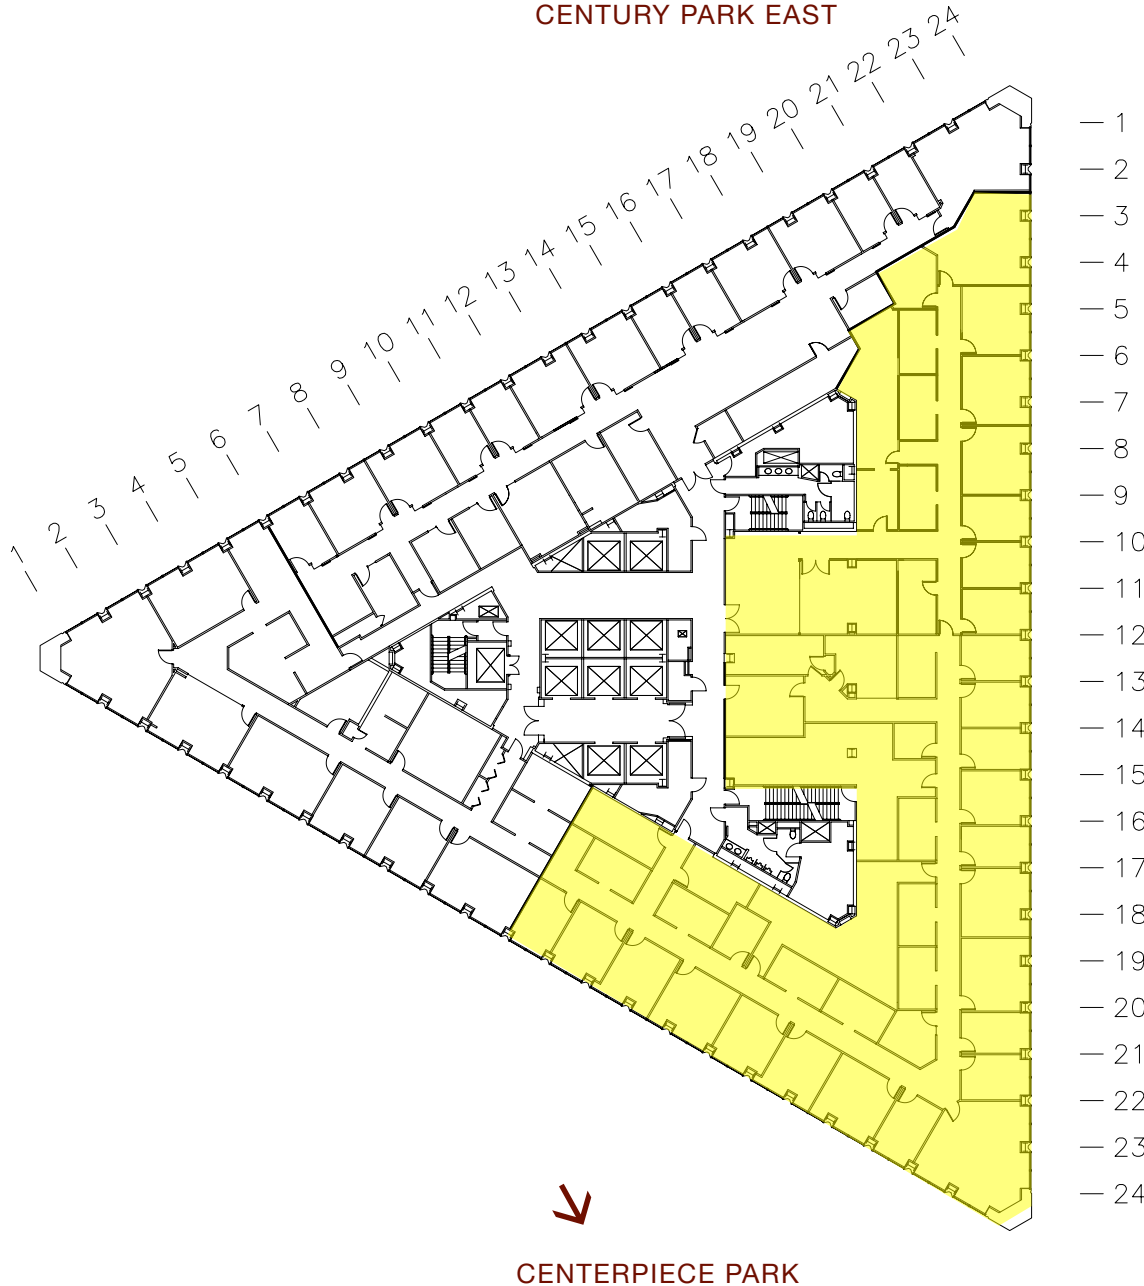

Century Plaza Towers

2049 CENTURY PARK EAST
LOS ANGELES, CA

Suite 3110S

15,290 RSF 12,400 USF

CENTURY PARK EAST
2029 2049

AVENUE OF THE STARS

FOR LEASING, CONTACT:
CBRE
310.226.7400
www.centurypark.net

Distinguished COMPANY

CENTURY PLAZA TOWERS
AT CENTURY PARK

CENTURY PARK EAST

CONSTELLATION BOULEVARD

OLYMPIC BOULEVARD

CENTERPIECE PARK

The information has been obtained from sourced believed to be reliable. However, we have not verified it and make no guarantee, warranty, certification or representation about it. Neither CBRE nor ownership shall have any liability whatsoever for any inaccurate or incomplete information contained herein. You and your advisors should conduct a careful, independent investigation and review of the property to determine to your satisfaction the suitability and accuracy of the information contained herein.