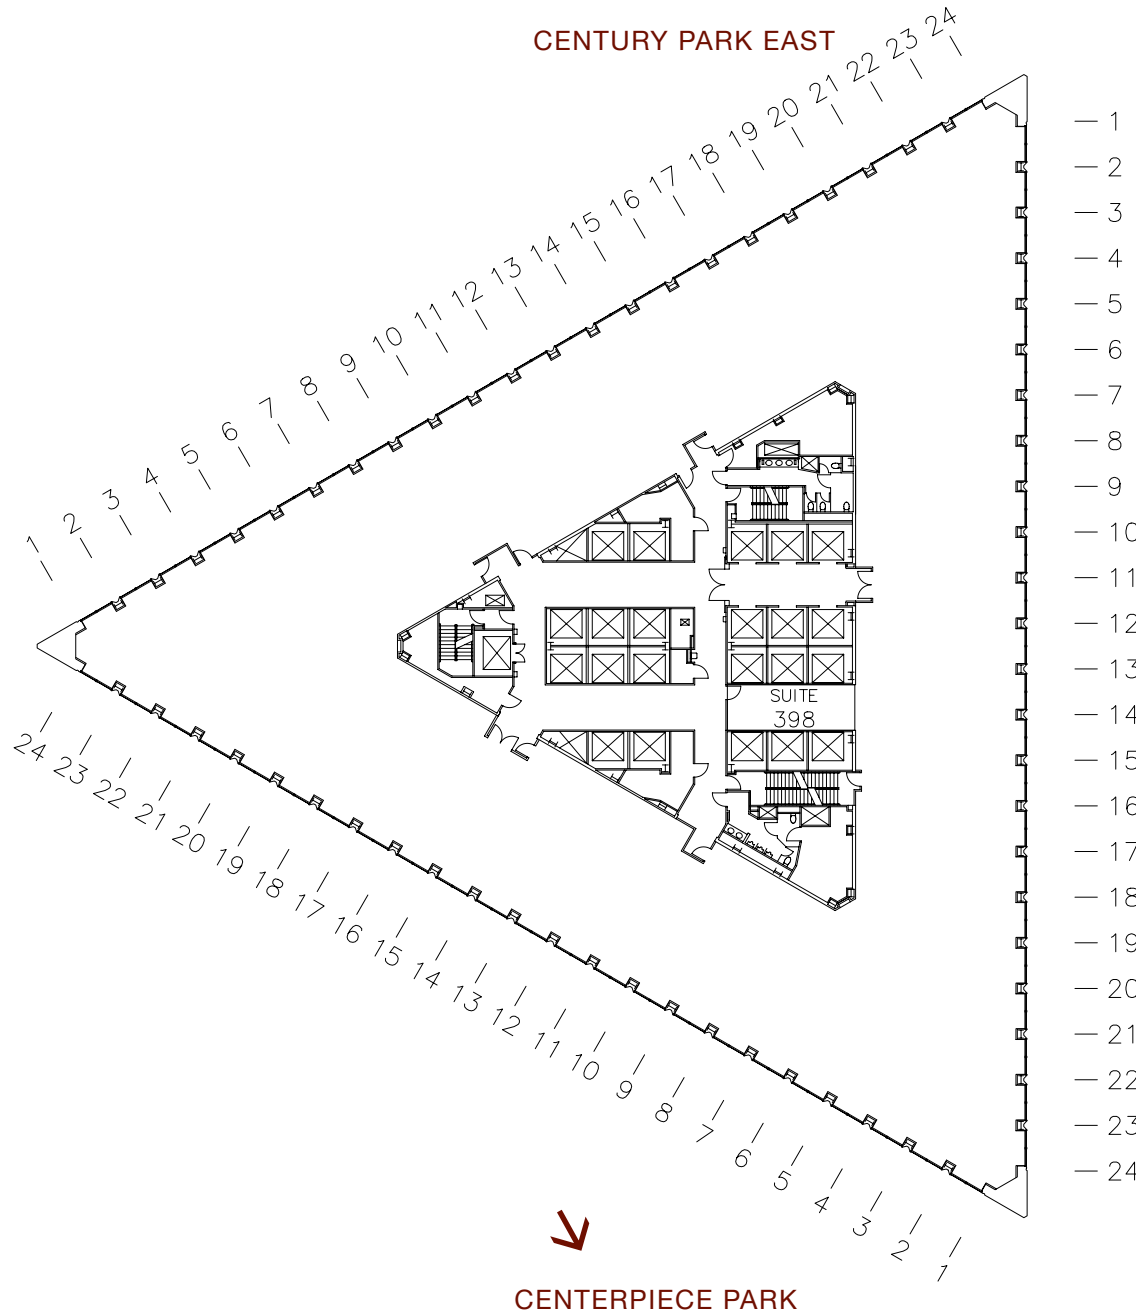

CENTERPIECE PARK

The information has been obtained from sourced believed to be reliable. However, we have not verified it and make no guarantee, warranty, certification or representation about it. Neither CBRE nor ownership shall have any liability whatsoever for any inaccurate or incomplete information contained herein. You and your advisors should conduct a careful, independent investigation and review of the property to determine to your satisfaction the suitability and accuracy of the information contained herein.