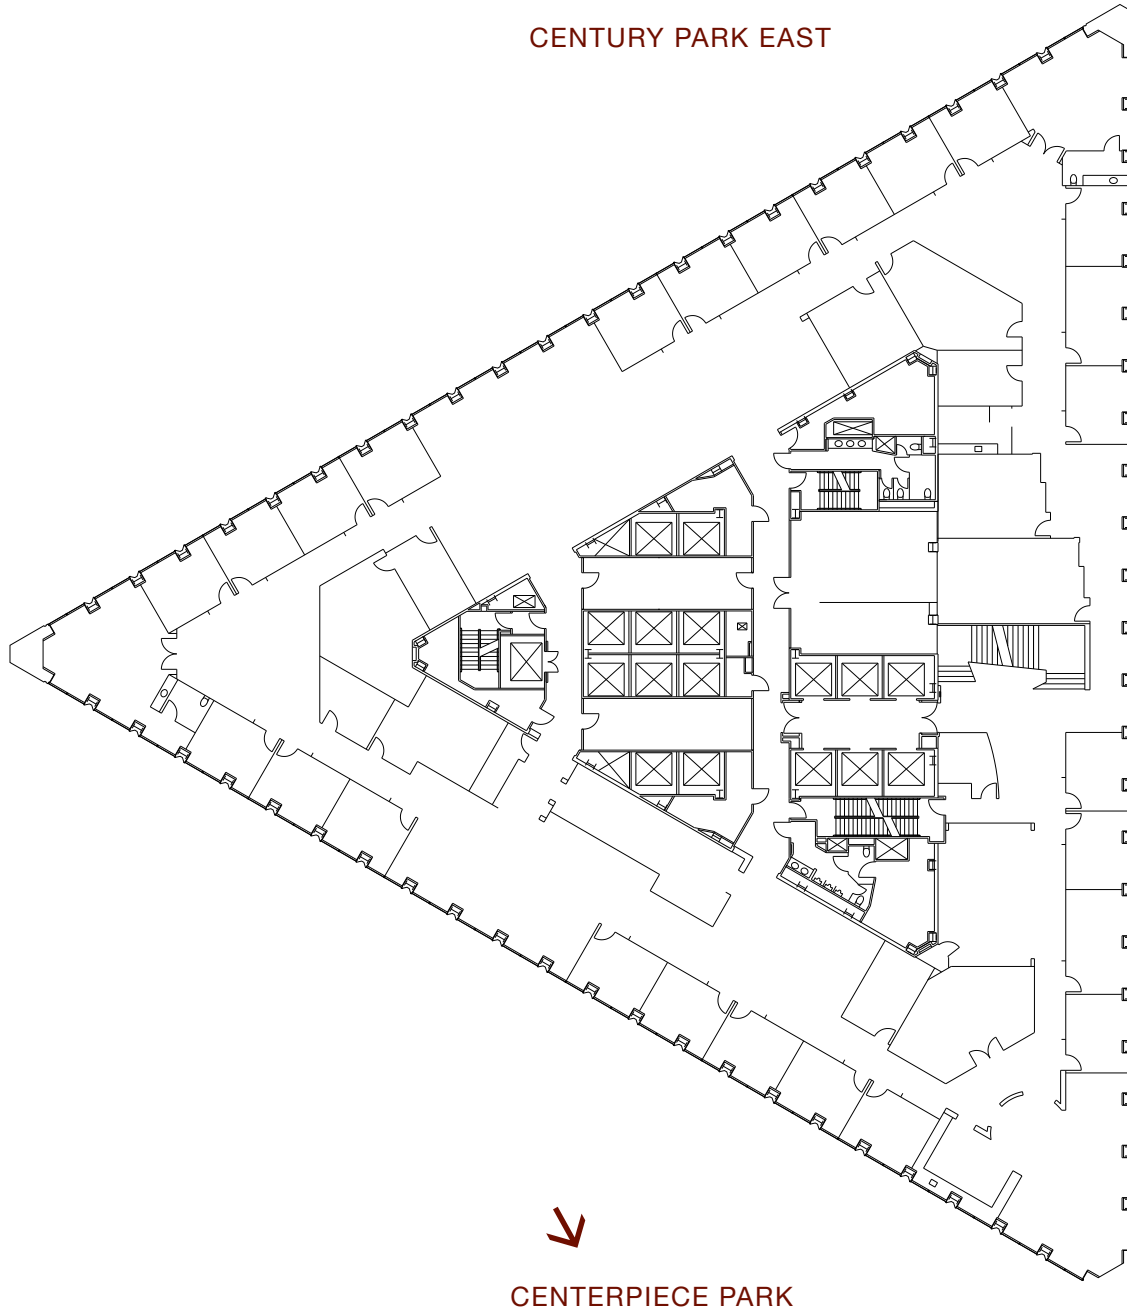

Century Plaza Towers

2049 CENTURY PARK EAST
LOS ANGELES, CA

Floor 17S Suite #1700
27,314 RSF 24,008 USF

CENTURY PARK EAST

CONSTELLATION BOULEVARD

OLYMPIC BOULEVARD

CENTERPIECE PARK

FOR LEASING, CONTACT:
CBRE
310.226.7400
www.centurypark.net