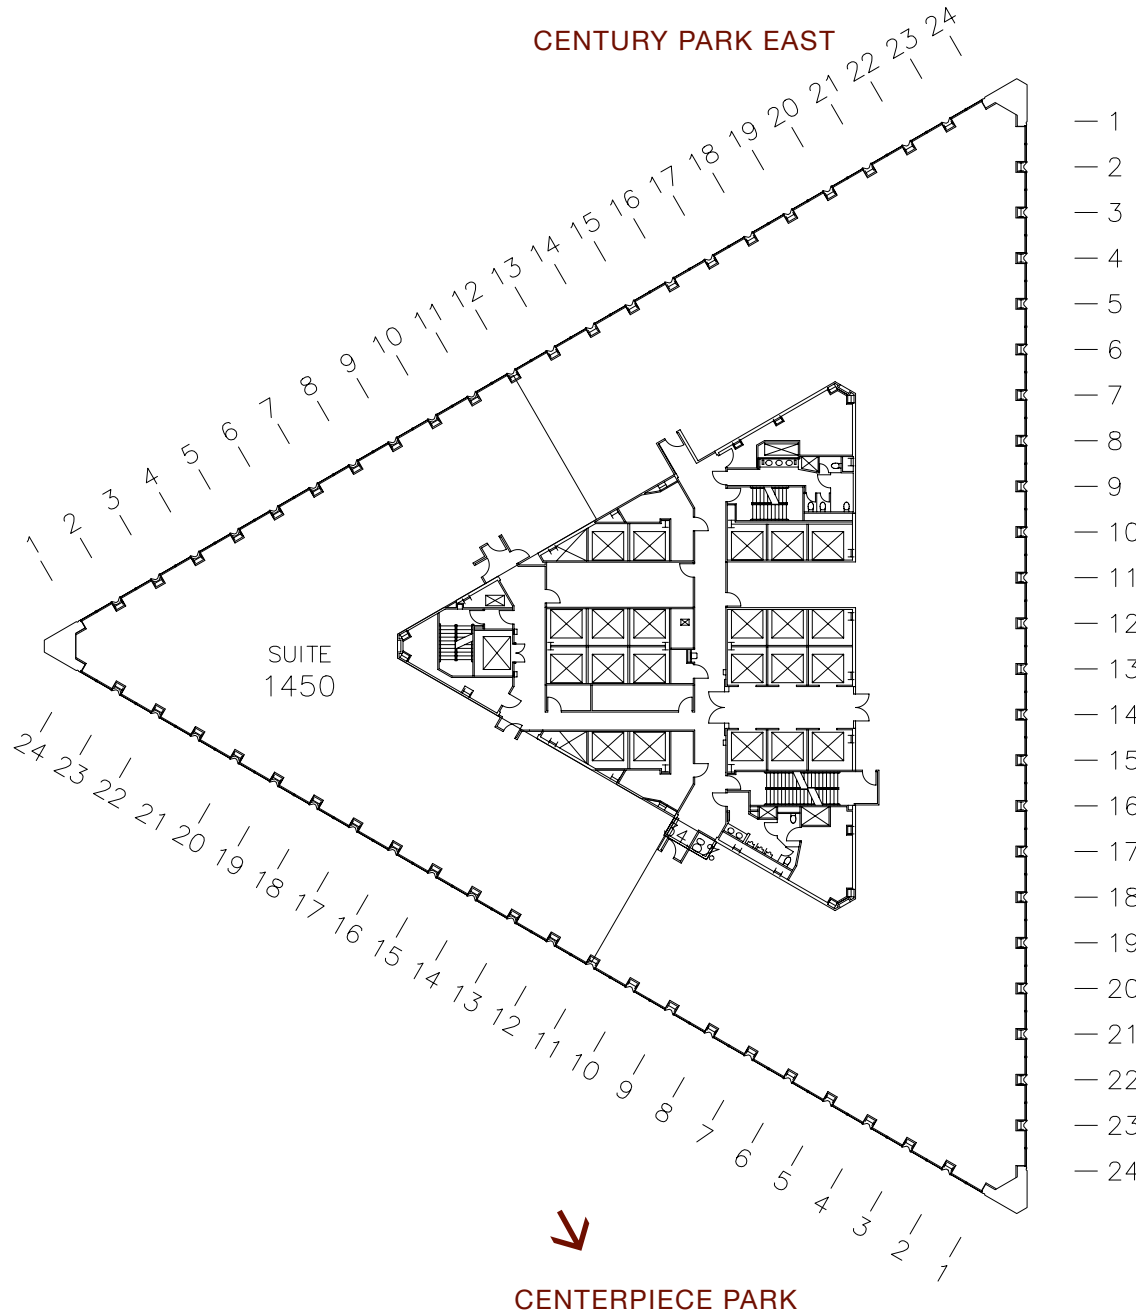

Century Plaza Towers

2049 CENTURY PARK EAST
LOS ANGELES, CA

Floor 14S Suite #1450

9,269 RSF 7,517 USF

FOR LEASING, CONTACT:
CBRE
310.226.7400
www.centurypark.net

CONSTELLATION BOULEVARD

OLYMPIC BOULEVARD

CENTERPIECE PARK