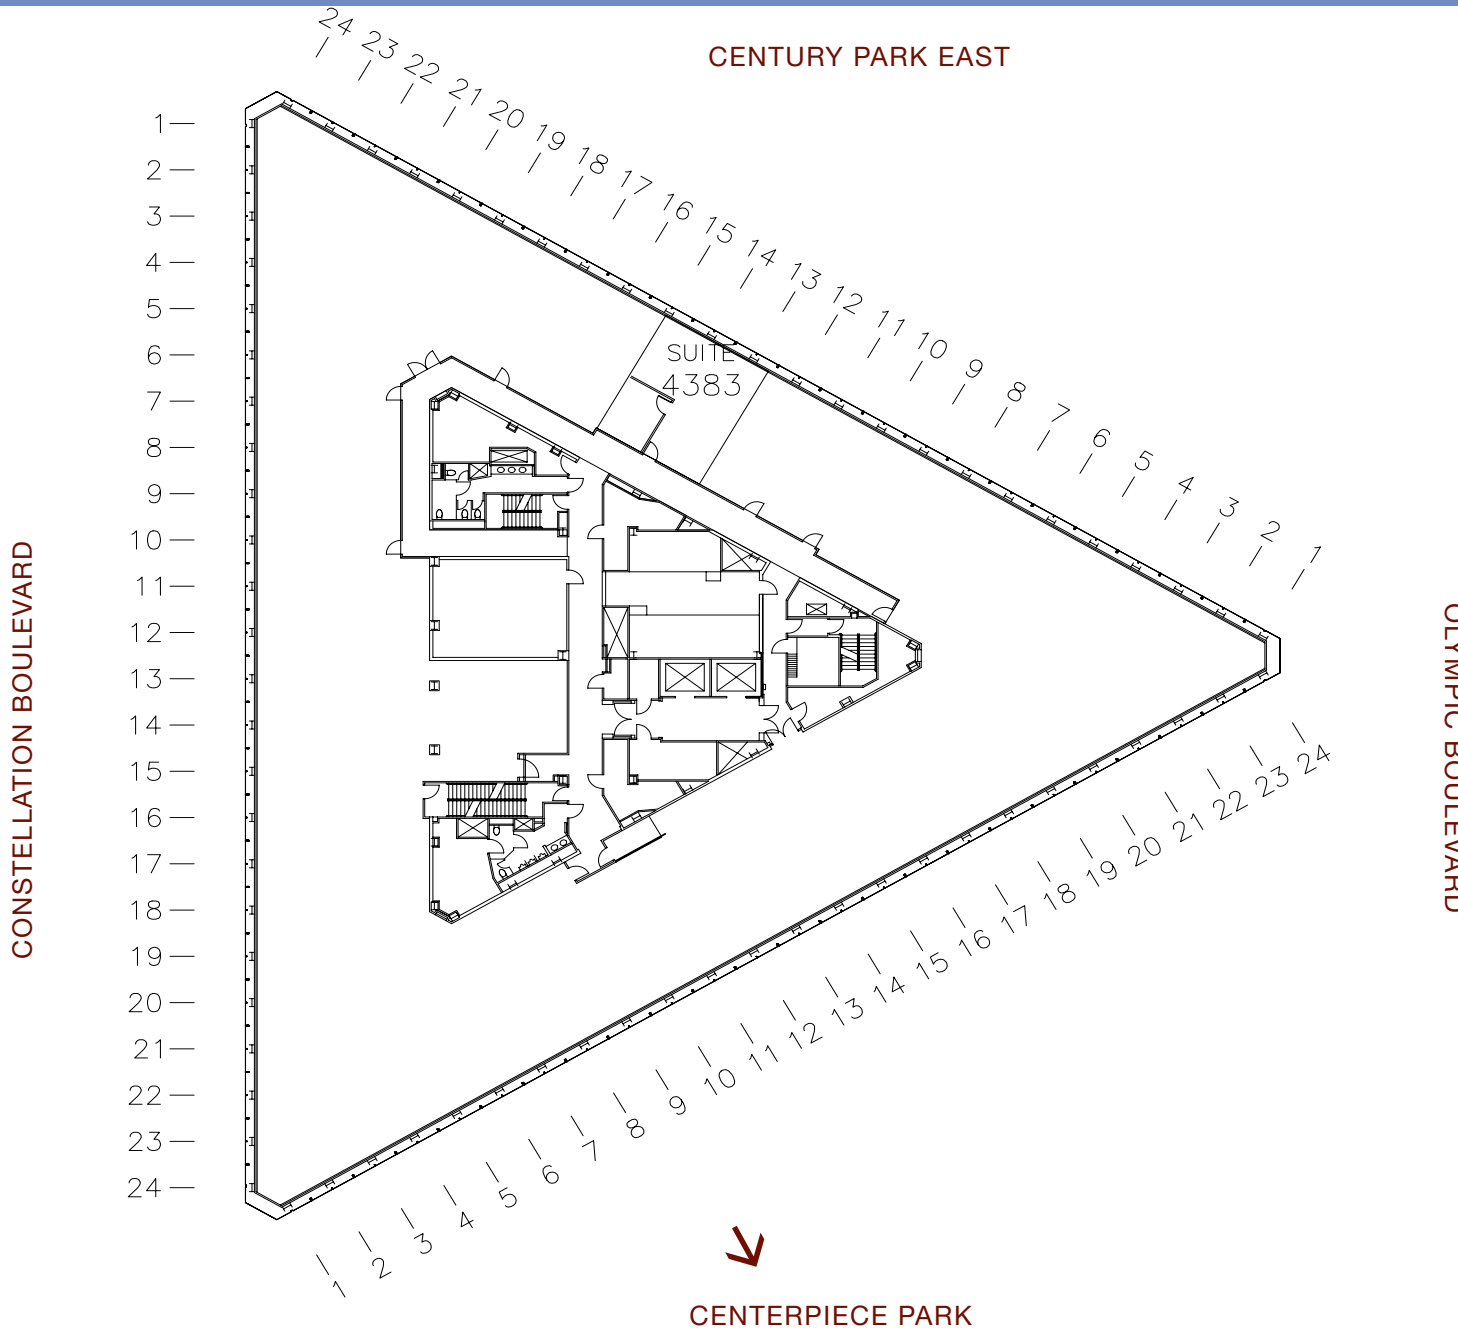

Century Plaza Towers

2029 CENTURY PARK EAST
LOS ANGELES, CA

Floor 43 Suite #4383

956 RSF 775 USF

FOR LEASING, CONTACT:
CBRE
310.226.7400
www.centurypark.net

Distinguished COMPANY

CENTURY PLAZA TOWERS
AT CENTURY PARK