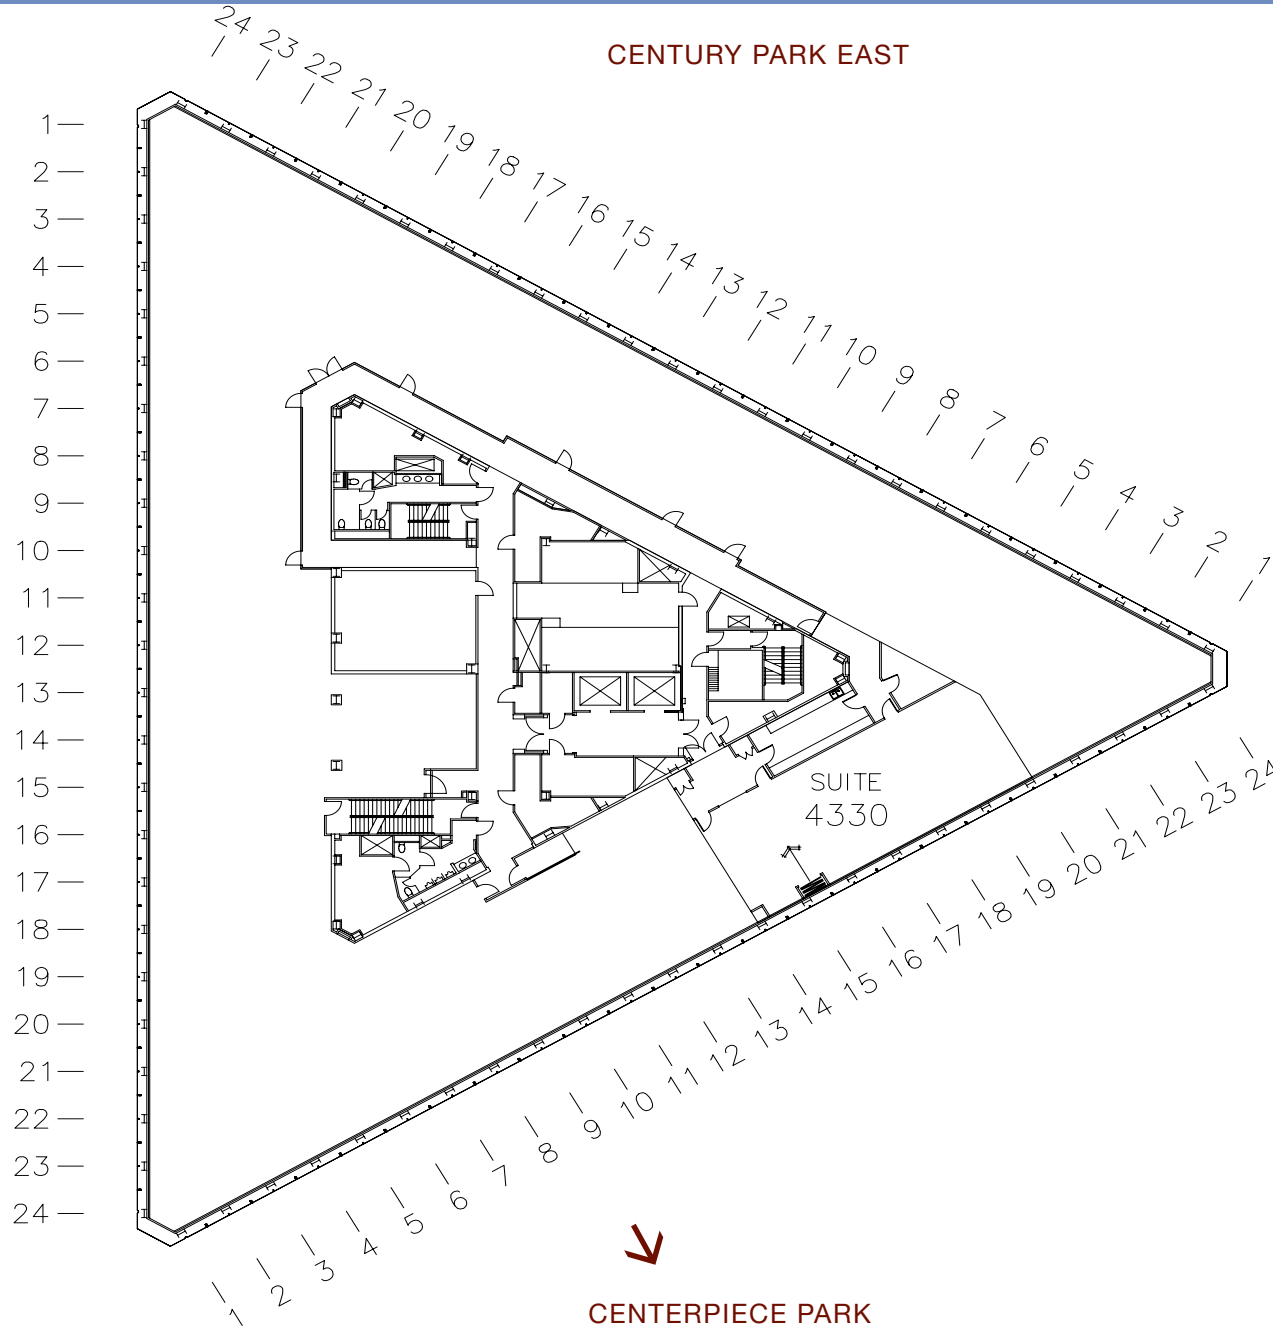

Century Plaza Towers

2029 CENTURY PARK EAST
LOS ANGELES, CA

Floor 43 Suite #4330
3,098 RSF 2,513 USF

FOR LEASING, CONTACT:
CBRE
310.226.7400
www.centurypark.net

CONSTELLATION BOULEVARD

OLYMPIC BOULEVARD

The information has been obtained from sourced believed to be reliable. However, we have not verified it and make no guarantee, warranty, certification or representation about it. Neither CBRE nor ownership shall have any liability whatsoever for any inaccurate or incomplete information contained herein. You and your advisors should conduct a careful, independent investigation and review of the property to determine to your satisfaction the suitability and accuracy of the information contained herein.