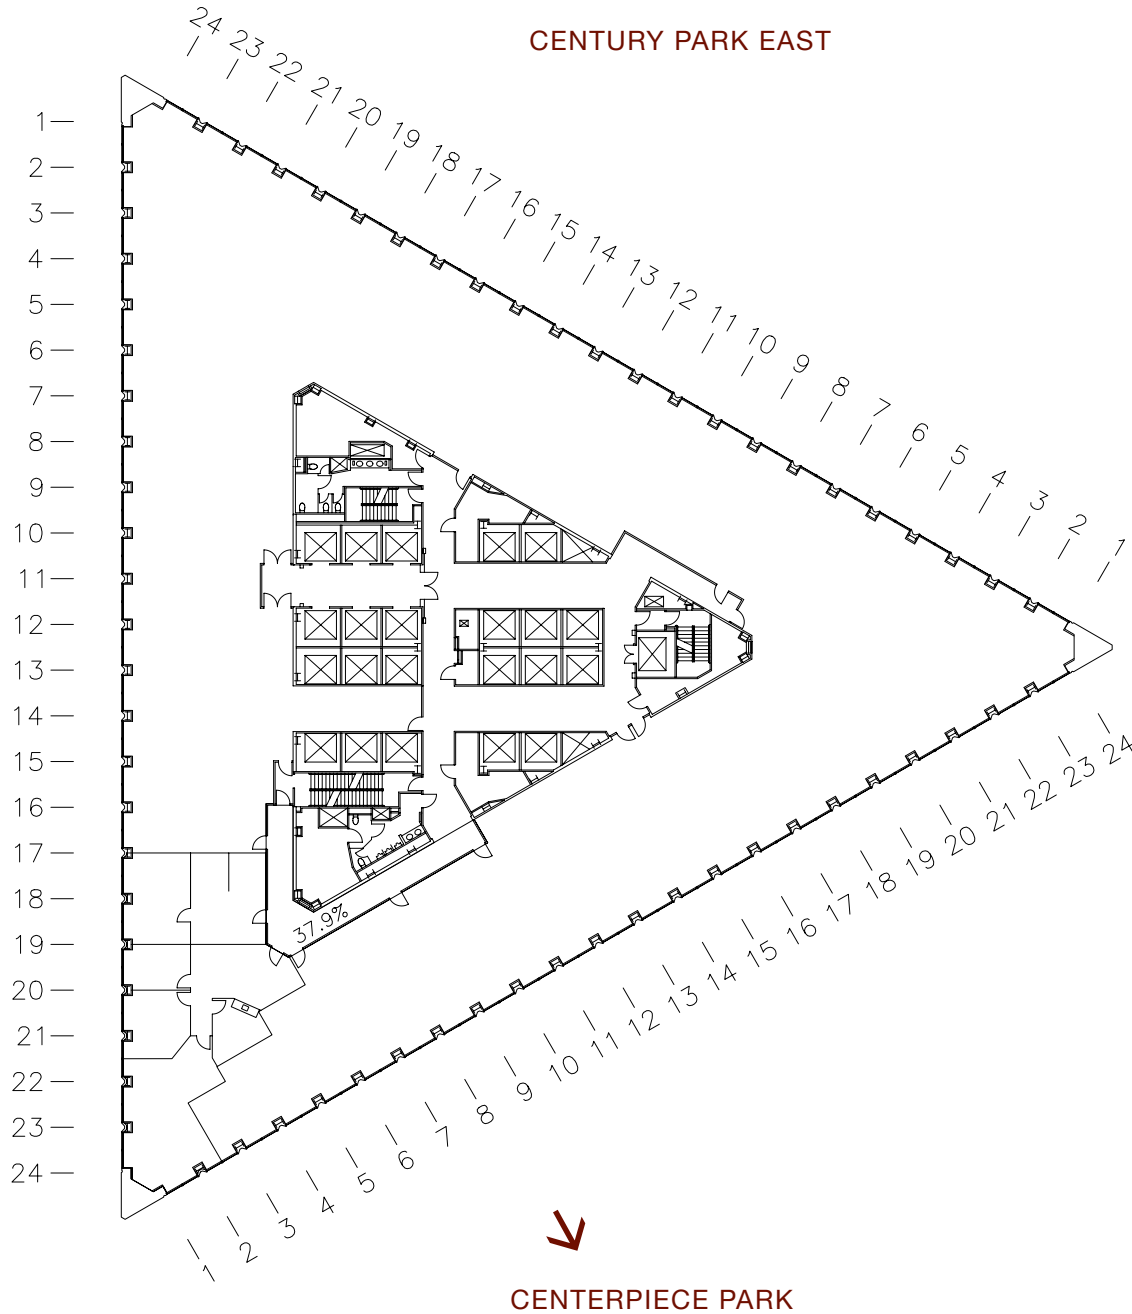

Century Plaza Towers

2029 CENTURY PARK EAST
LOS ANGELES, CA

Floor 4 Suite #420-422
2,747 RSF 2,227 USF

FOR LEASING, CONTACT:
CBRE
310.226.7400
www.centurypark.net

CONSTELLATION BOULEVARD

OLYMPIC BOULEVARD

CENTERPIECE PARK