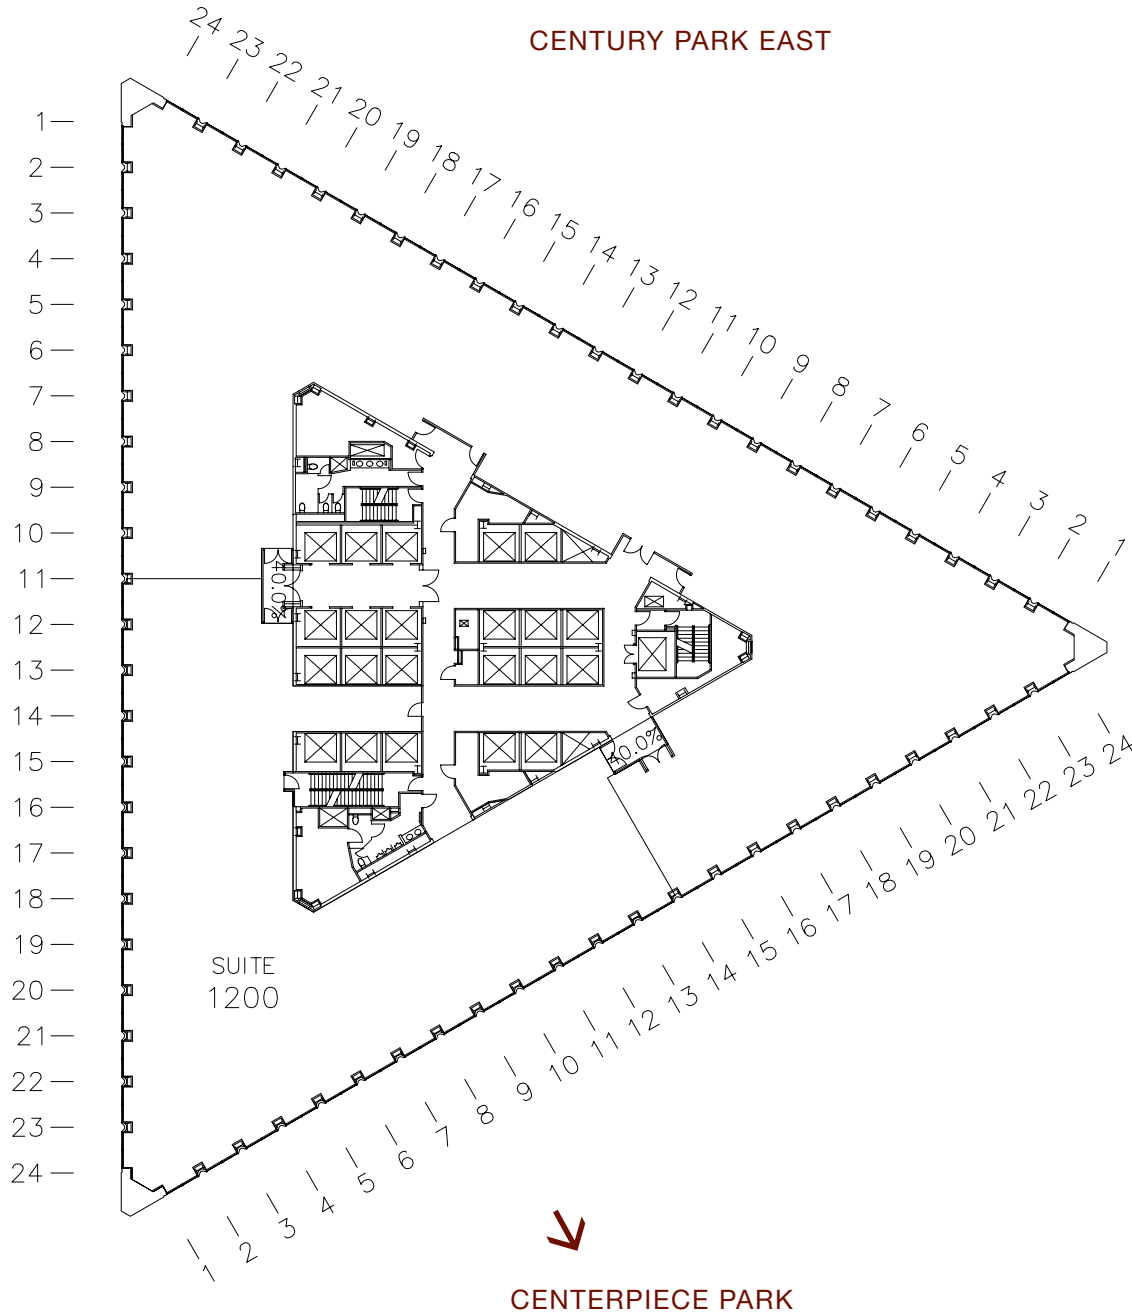

Century Plaza Towers

2029 CENTURY PARK EAST
LOS ANGELES, CA

Floor 12 Suite #1200
10,649 RSF

CONSTELLATION BOULEVARD

OLYMPIC BOULEVARD

CENTERPIECE PARK

FOR LEASING, CONTACT:
CBRE
310.226.7400
www.centurypark.net